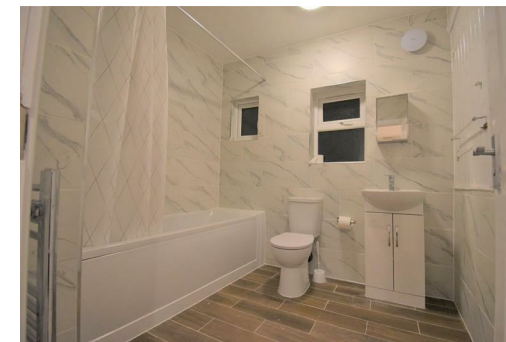

25B Bruce Road
Mitcham
CR4 2BJ

T₂m

25B Bruce Road
£1,850 PCM

Contact

02086405955

www.time2move.com

Local Authority
Merton London Borough Council

Council Tax Band C